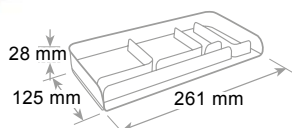

Bacinella portaoggetti Mydesk Desk organizer - Plumier de bureau

Divisori interni per organizzare gli accessori di cancelleria. La basetta è sovrapponibile al portacorrispondenza Mydesk. Fornita senza gli accessori di cancelleria raffigurati.

Internal dividers designed to contain stationery accessories. The organizer can be stacked on the letter tray My desk. Supplied without the stationery accessories shown in the photo.

Compartiments pour organiser les accessoires de papeterie. Le plumier est superposable à la corbeille a courrier Mydesk. Livré sans accessoires de papeterie représentés.