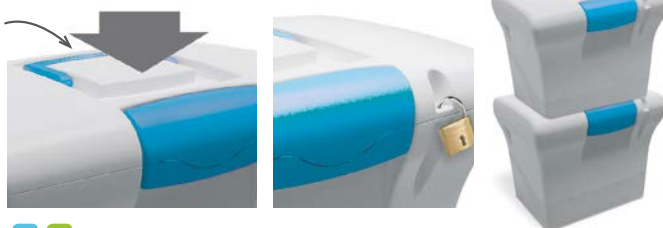

Valigetta Smile Mobile suspension file case - Mallette

Maniglia a scomparsa
Carry handle lodge
Poignée rétractable

BL V colori opachi - mat colors - colori opaques

ref.	colore/color/ couleur	8003438...	pz/pcs
170GR BL	azzurro / light blue / bleu clair	...008145	2
170GR V	verde / green / vert	...008152	2

Disponibile anche in pall-box (vedi listino prezzi)
Available also in pall-box (see price list) - Disponible également en pall-box (voir liste des prix)

accessori - accessories - accessoires

10 cartelline di ricambio formato A/4
Refill pack of 10 A/4 suspension files
10 dossiers de remplacement format A/4

170CART	avana / havana	...008817	1/20