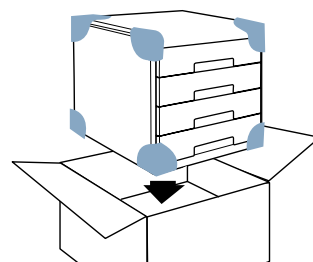

**NUOVA SCATOLA
PROTEZIONE EXTRA
NEW BOX EXTRA PROTECTION**

Carbonio Carbon

ref.		8003438...	pz/pcs
85510RIN	portacorrispondenza / letter tray / corbeille à courrier	...019417	10
7118RIN	portariviste / magazine file-holder / porte revues	...019431	10
18P4PRIN	cassettiera / drawer cabinet / bloc tiroir	...019455	1
19P3PRIN	mini cassettiera / mini drawer cabinet / mini bloc tiroir	...020208	4

ref.		8003438...	pz/pcs
8111RIN	portapenne / pen holder / pot à crayon	...019479	12
8116RIN	cestino / waste paper bin / corbeille à papier	...019493	10
8110RIN	bacinella / pen tidy / plumier de bureau	...019516	10