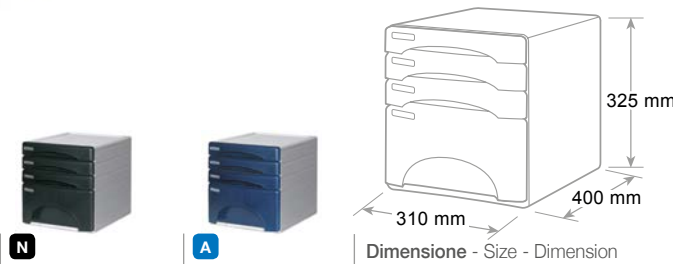

cassetti opachi - mat drawers - tiroirs opaques

ref.	colore/color/ couleur	8003438...	pz/pcs
13G PPPG N	nero / black / noir	...713346	1
13G PPPG A	blu / blue / blue	...713353	1

TR 13G PPPG BL	azzurro / light blue / bleu clair	...723512	1
TR 13G PPPG V	verde / green / vert	...723505	1