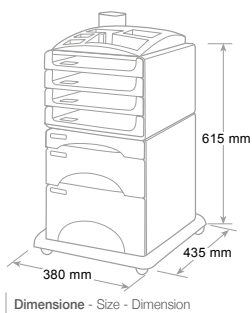

ref. 210...