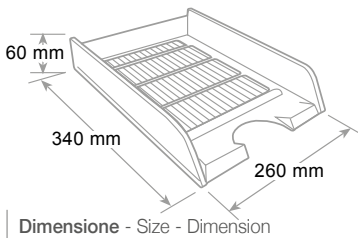

N	A	R	GR
colori opachi - mat colors - couleurs opaques				
ref.	colore/color/couleur			8003438... pz/pcs
15510 N	nero / black / noir			...155252 10
15510 A	blu / blue / bleu			...155153 10
15510 R	rosso / red / rouge			...155139 10
15510 GR	grigio / grey / gris			...155207 10